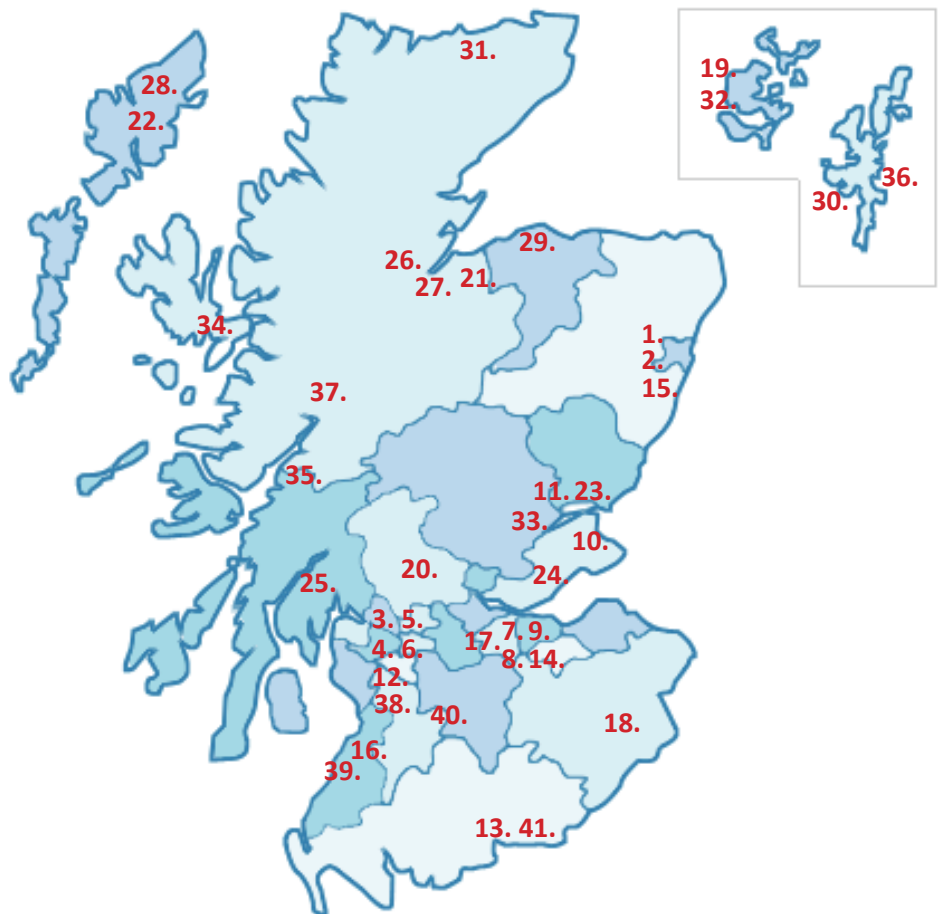

The footprint of Scotland's universities

Scotland's 19 universities are located throughout the country.

Scotland's university footprint can be found not only in every one of Scotland's seven cities, but far beyond into Scotland's remote and rural communities.

All of Scotland's universities have important local, regional, national and international roles to play.

Scotland is also home to the Open University in Scotland; a world leader in modern distance learning.

As well as reaching into every corner of Scotland, universities have links to partners on every continent, and so help to bring the rest of the world closer to Scotland.

Scotland's HEIs

The Open University in Scotland

1. Robert Gordon University
2. University of Aberdeen
3. University of Strathclyde
4. Glasgow Caledonian University
5. Glasgow School of Art
6. Royal Conservatoire of Scotland
7. Edinburgh Napier University
8. University of Edinburgh
9. Queen Margaret University
10. University of St Andrews
11. Abertay University

Scotland's HEIs with multiple campus locations

University of Glasgow

12. Glasgow Campuses
13. Dumfries Campus

Scotland's Rural College (SRUC)

14. Edinburgh Campus
15. Aberdeen Campus
16. Riverside Campus Ayr

Heriot-Watt University

17. Edinburgh Campus
18. Scottish Borders Campus
19. Orkney Campus

University of Stirling

20. Stirling Campus
21. Highland Campus
22. Western Isles Campus

University of Dundee

23. Dundee Campuses
24. Kirkcaldy Campus

University of the Highlands and Islands

25. Argyll College UHI
26. Highland Theological College UHI
27. Inverness College UHI
28. Lews Castle College UHI
29. Moray College UHI
30. NAFC Marine Centre UHI
31. North Highland College UHI
32. Orkney College UHI
33. Perth College UHI
34. Sabhal Mòr Ostaig UHI
35. SAMS UHI
36. Shetland College UHI
37. West Highland College UHI

University of the West of Scotland

38. Paisley Campus
39. Ayr Campus
40. Hamilton Campus
41. Dumfries Campus